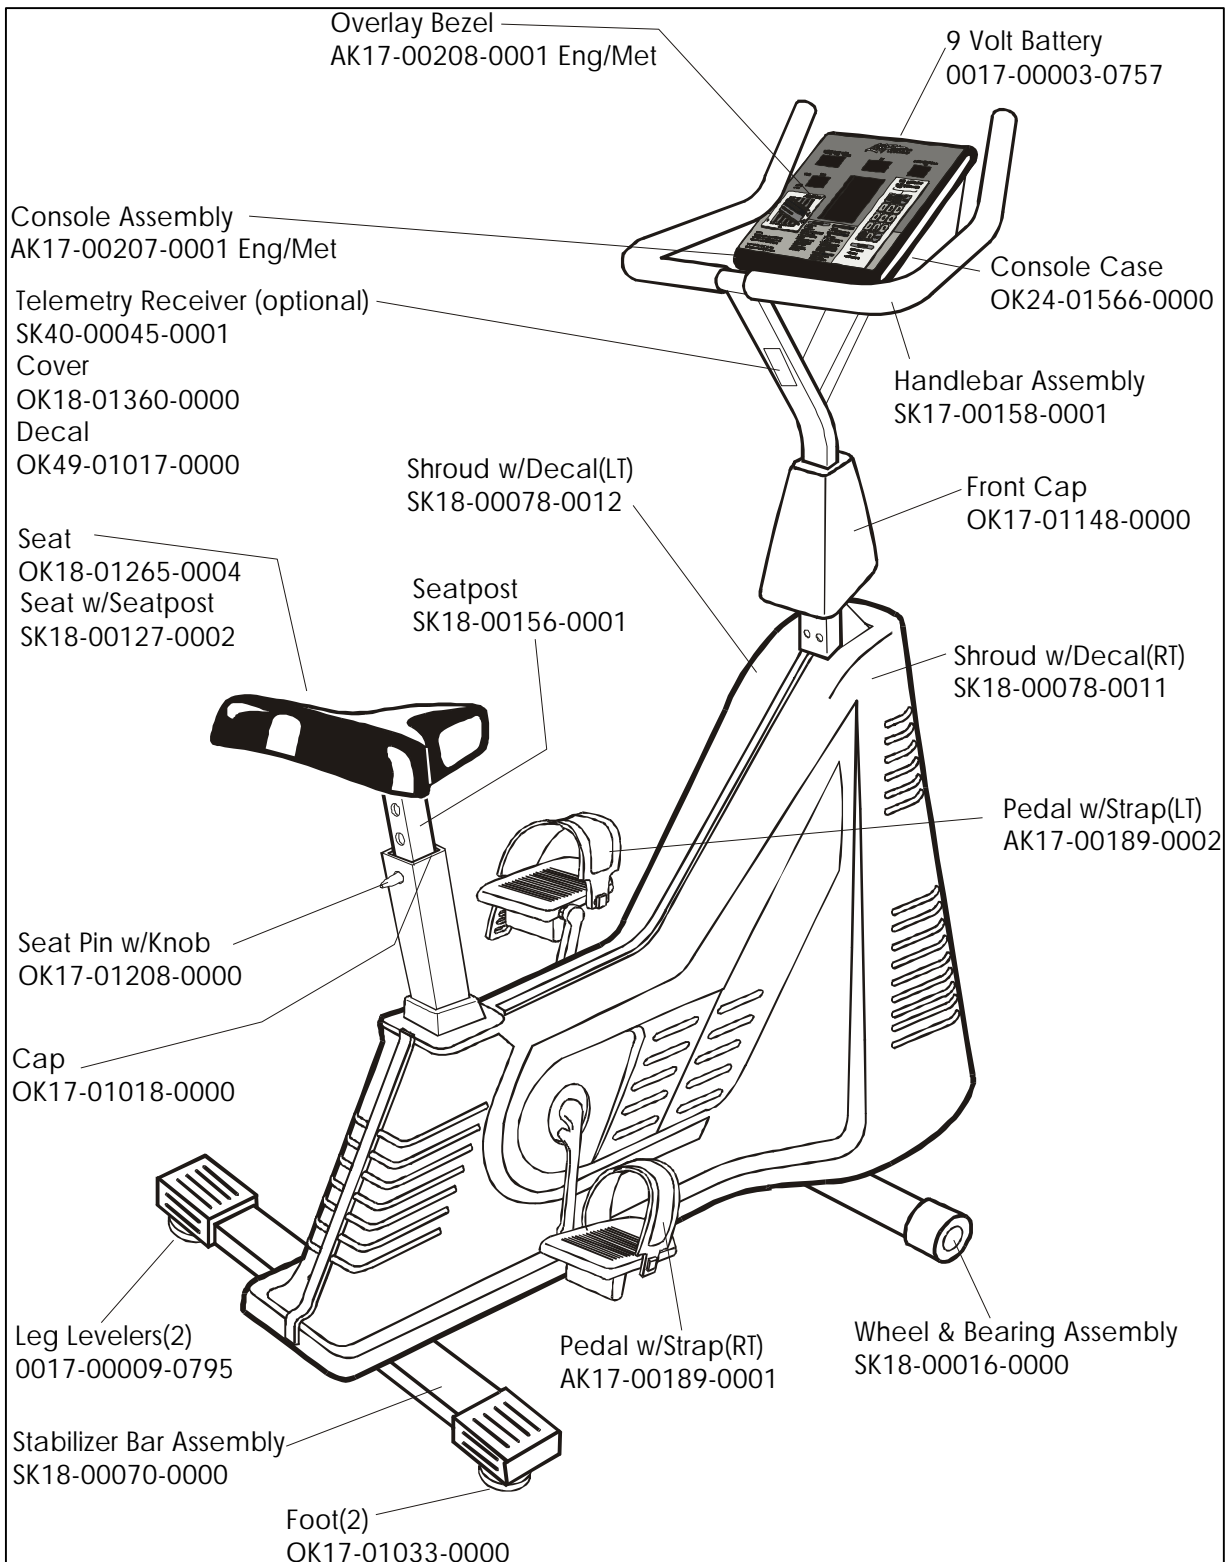

LC-4500
EXERCISE BIKE

GE09-00029-0100
SN: 812576-up

LC-4500
EXERCISE BIKE

GE09-00029-0100

SN: 812576-up